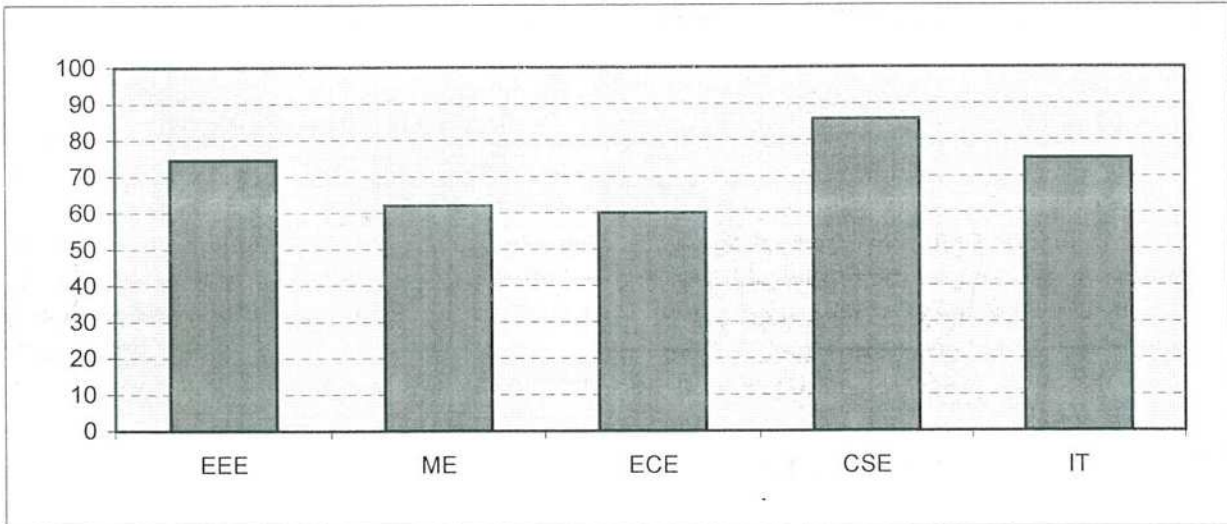

Over all pass percentage: 71.33%

College Toppers

Position	Ht No	Student Name	Branch	Total Marks	%
1	12JJ1A0323	GADE AMULYA	ME	614	87.71
2	12JJ1A0303	ALETI HRUSHITHA	ME	609	87.00
3	12JJ1A0308	BOJJA SHRAVANI	ME	608	86.86
3	12JJ1A0360	VALLAMALLA HASITHA	ME	608	86.86