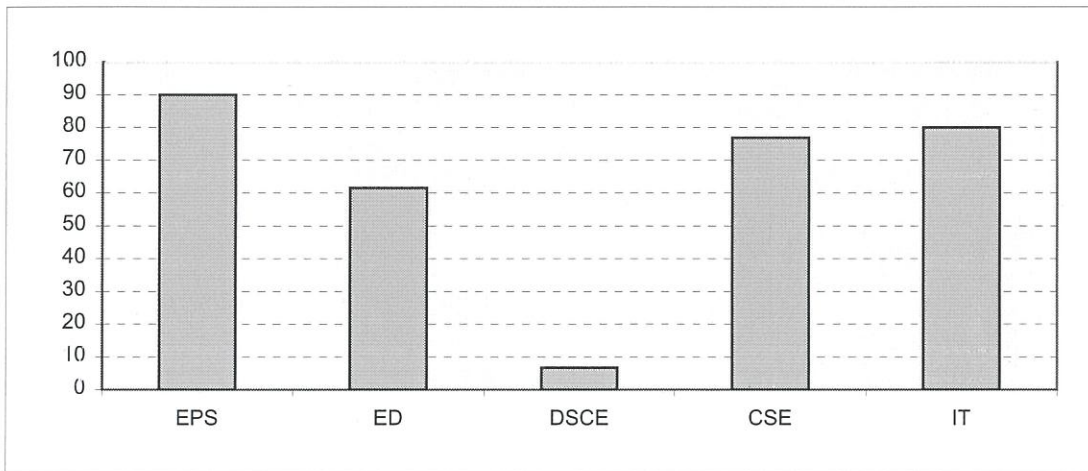

Results

Branch	No. of Regd.	No. of Pass	No. of Fail	Pass %
EPS	10	9	1	90
ED	13	8	5	61.54
DSCE	15	1	14	6.67
CSE	13	10	3	76.92
IT	15	12	3	80
Total	66	40	26	60.61

Over all pass percentage: 60.61%

College Toppers