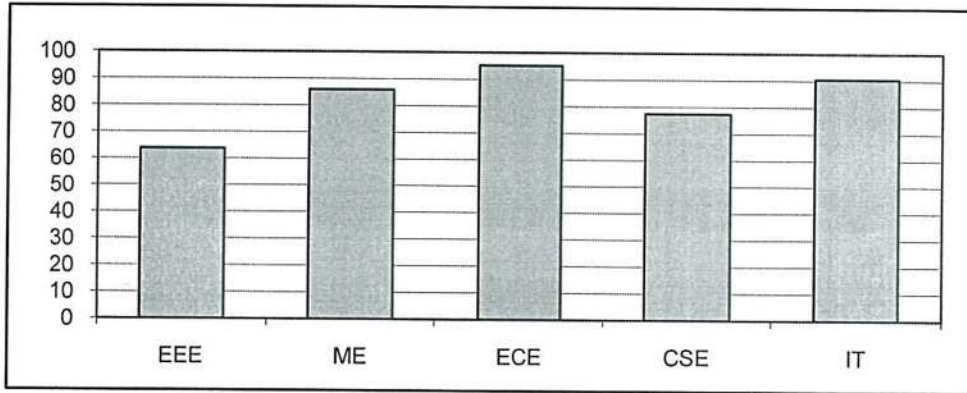

**Over all pass percentage: 82.45%**

**Classwise result**

Branch	First Class with Distinction	First Class	Second Class	Pass Class
EEE	42	0	0	0
ME	55	0	0	0
ECE	60	0	0	0
CSE	48	0	0	0
IT	58	0	0	0
<b>TOTAL</b>	<b>263</b>	<b>0</b>	<b>0</b>	<b>0</b>