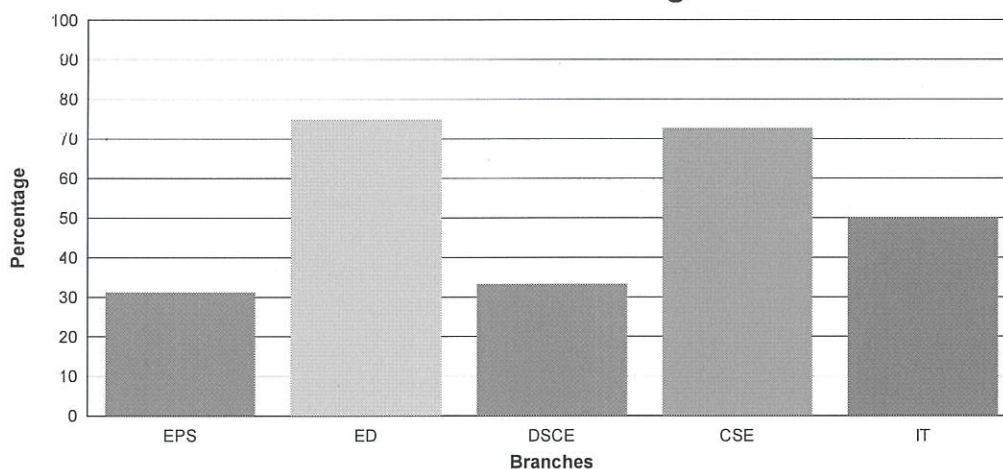

RESULTS

I MTECH II SEM (R15) (16 BATCH) AUGUST, 2017

Branch	Registered	Passed	Failed	Percentage
EPS	16	5	11	31.25
ED	12	9	3	75.00
DSCE	15	5	10	33.33
CSE	11	8	3	72.73
IT	14	7	7	50.00
Total	68	34	34	50.00

Over all pass percentage :50.00 %

Branchwise Percentage

Classwise result

Branch	Distinction	First Class	Second Class	Pass Class
EPS	5	0	0	0
ED	7	2	0	0
DSCE	5	0	0	0
CSE	7	1	0	0
IT	2	2	3	0
Total	26	5	3	0

PRINCIPAL
JNTUH College of Engineering Jagtial
Nachupally (Kondagattu), Kodimial(M)
Jagtial(Dist)-505 501, Telangana.