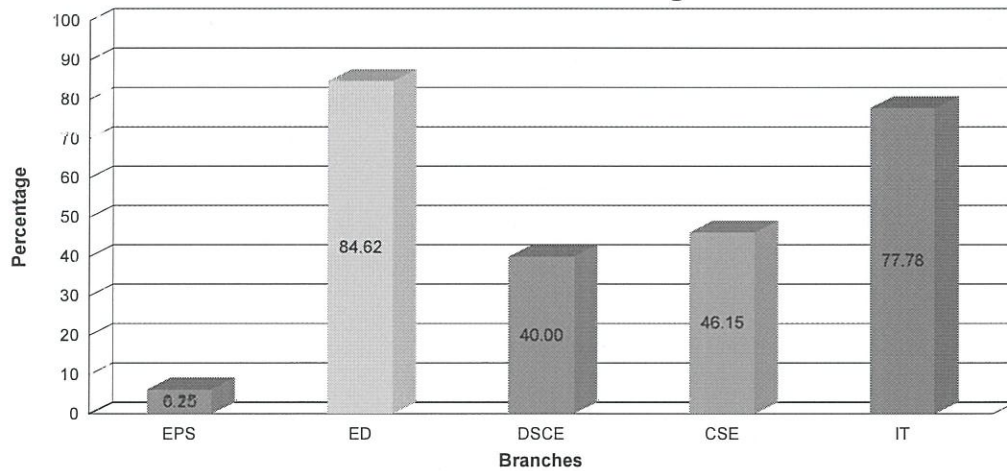

Over all pass percentage :46.97 %

Branchwise Percentage

Classwise result

Branch	Distinction	First Class	Second Class	Pass Class
EPS	0	1	0	0
ED	0	11	0	0
DSCE	0	6	0	0
CSE	1	3	2	0
IT	0	6	1	0
Total	1	27	3	0

PRINCIPAL