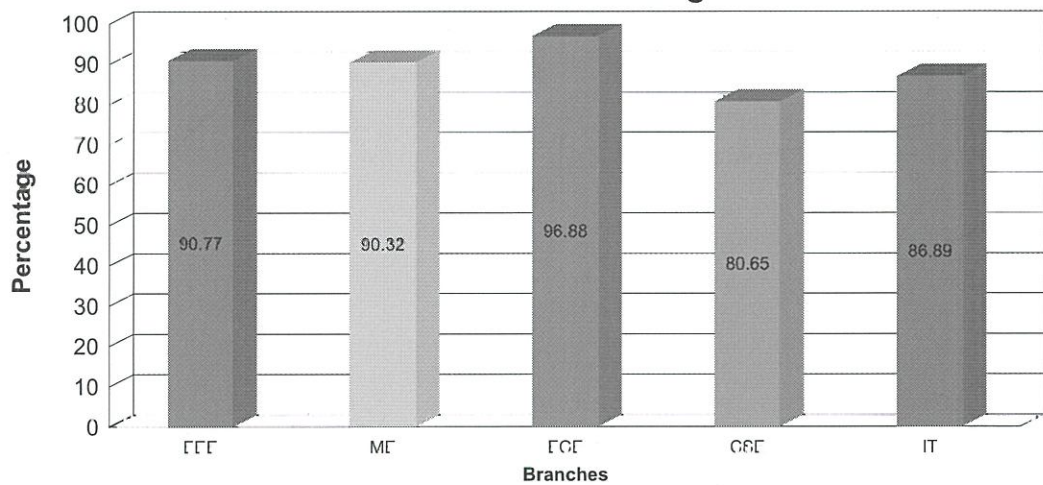

RESULTS

IV-BTECH II-SEM (R13) - (14 BATCH) - APRIL, 2018

Branch	Registered	Passed	Failed	Percentage
EEE	65	59	6	90.77
ME	62	56	6	90.32
ECF	64	62	2	96.88
CSE	62	50	12	80.65
IT	61	53	8	86.89
Total	314	280	34	89.17

Over all pass percentage :89.17 %

Branchwise Percentage

Classwise result

Branch	Distinction	First Class	Second Class	Pass Class
EEE	56	3	0	0
ME	56	0	0	0
ECE	62	0	0	0
CSE	50	0	0	0
IT	53	0	0	0
Total	277	3	0	0

PRINCIPAL

JNTUH College of Engineering Jagtial
Nachupally (Kondagattu), Kodimial(M)
Jagtial(Dist)-505 501, Telangana.