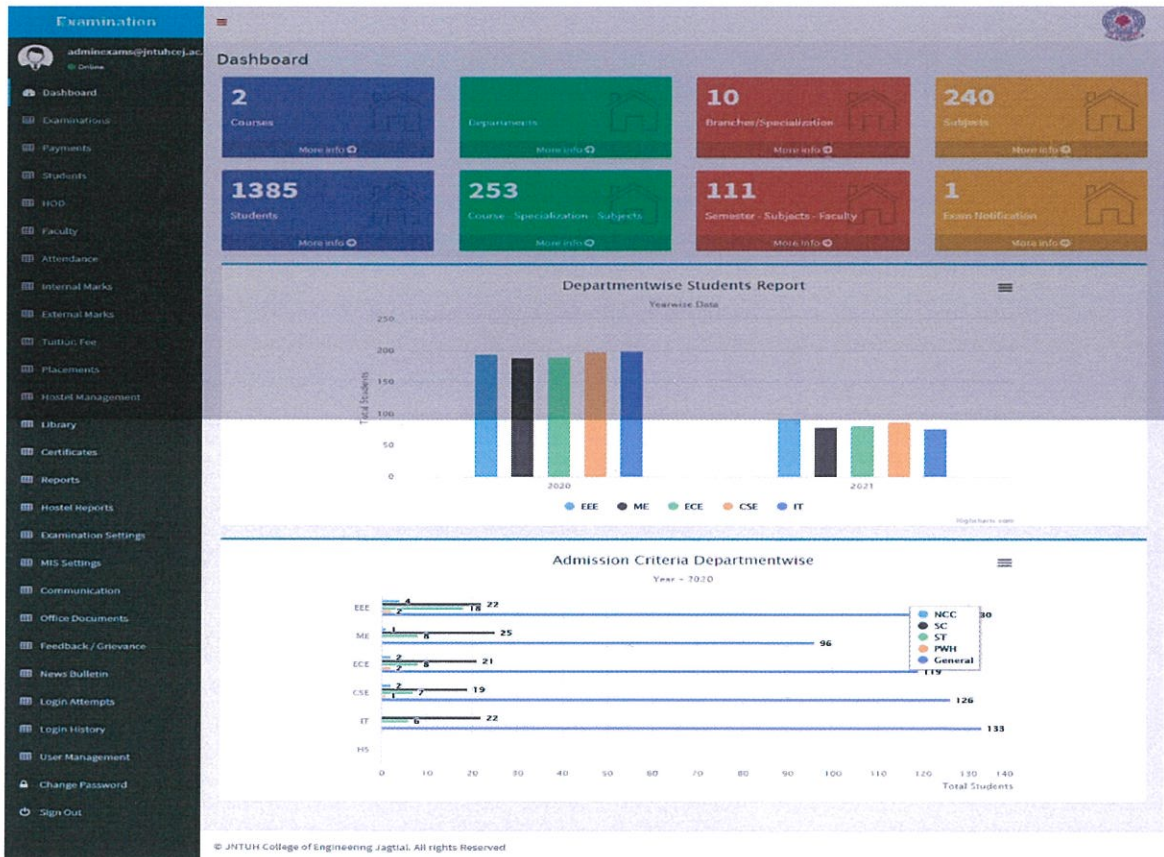

ADMIN/PRINCIPAL DASHBOARD

PRINCIPAL
JNTUH College of Engineering Jagtial
Nachupally (Kondagattu), Kodimala(M)
Jagtial (Dist) 505 501, Telangana.