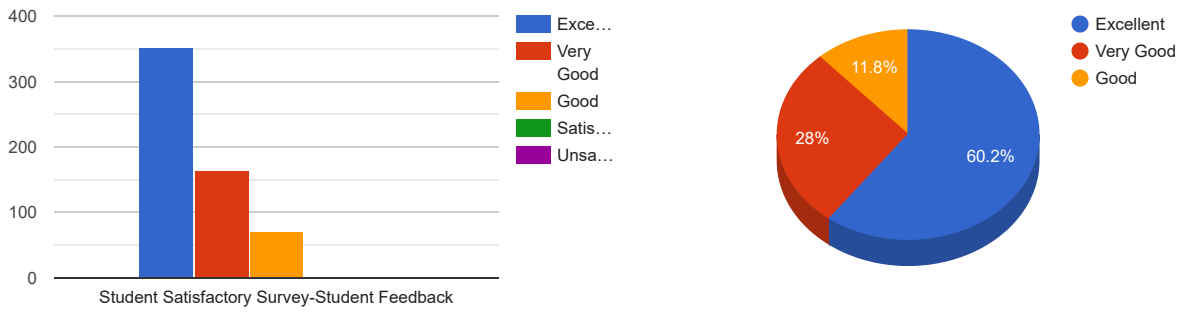

Category wise Performance for
2021-22 - Student Satisfactory Survey.
 Total Number of Students : 601/1400

I). Student Satisfactory Survey-Student Feedback

Category / Component Name	Excellent	Very Good	Good	Satisfactory	Unsatisfactory
Student Satisfactory Survey-Student Feedback	353	164	69	0	0

Category wise Performance