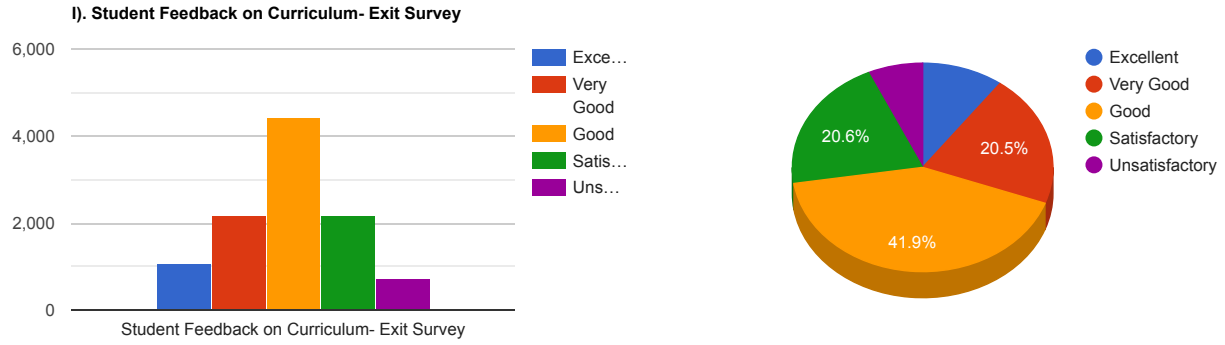

Category wise Performance for
Student Feedback ON Curriculum- EXIT Survey.
 Total Number of Students : 1178/2200

Category / Component Name	Excellent	Very Good	Good	Satisfactory	Unsatisfactory
Student Feedback on Curriculum- Exit Survey	1072	2171	4447	2188	724