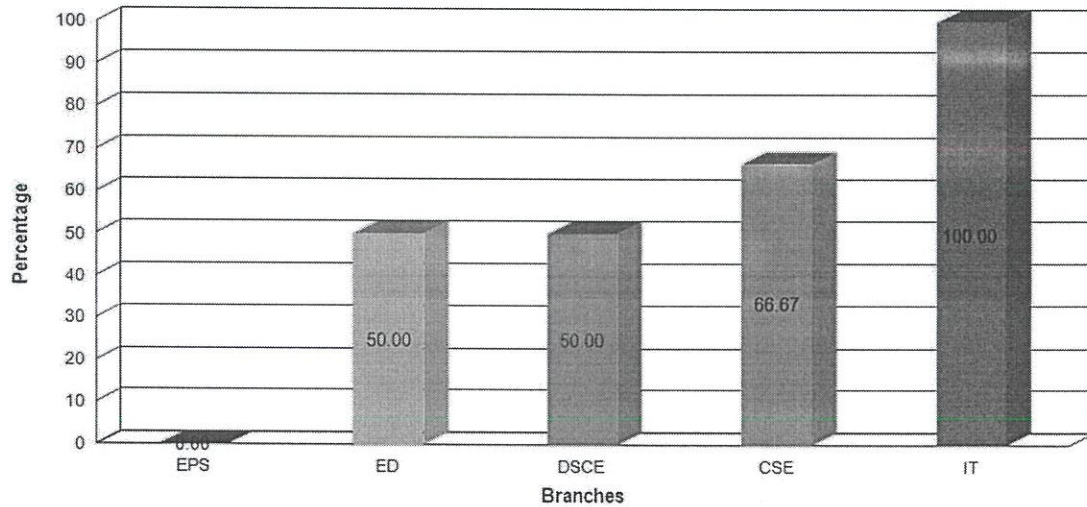

RESULTS

Branch	Registered	Passed	Fail/ AB	Percentage
EPS	15	0	15	0.00
ED	8	4	4	50.00
DSCE	10	5	5	50.00
CSE	6	4	2	66.67
IT	2	2	0	100.00
Total	41	15	26	36.59

Overall Pass Percentage: 36.59 %

Branch wise percentage

Class wise result

Branch	Registered	Passed	Fail/ AB	Percentage
EPS	15	0	0	0
ED	3	1	0	0
DSCE	1	4	0	0
CSE	4	0	0	0
IT	2	0	0	0
Total	10	5	0	0

PRINCIPAL

JNTUH University College of Engineering Jagtial
Nachupally (Kondagattu), Kodimyal (M)
Jagtial Dist. 505 501 - Telangana