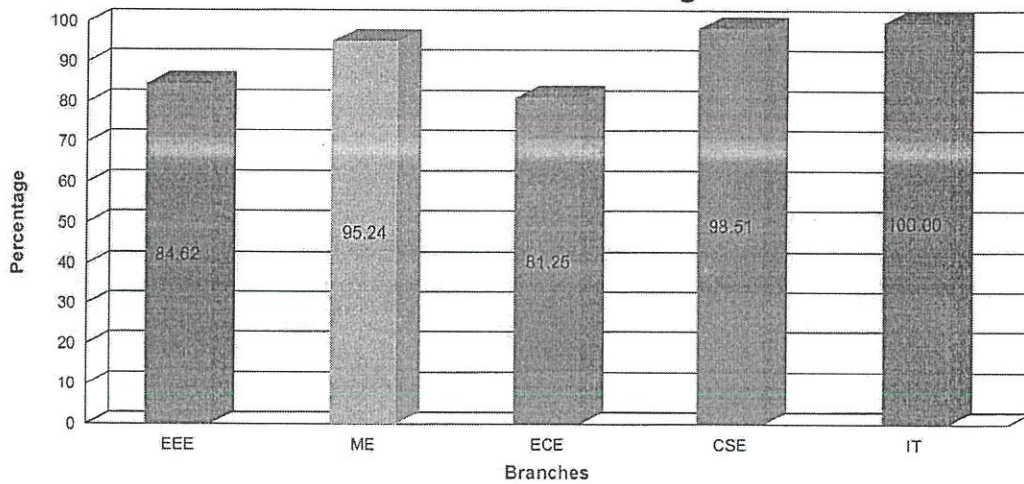

**JAWAHARLAL NEHRU TECHNOLOGICAL UNIVERSITY HYDERABAD
UNIVERSITY COLLEGE OF ENGINEERING JAGTIAL
Nachupally (Kondagattu), Kodimial Mandal, Jagtial Dist. (TS)**

RESULTS

IV-BTECH II-SEM (R18) - (18 BATCH) - JULY, 2022

Branch	Registered	Passed	Failed	Percentage
EEE	65	55	10	84.62
ME	63	60	3	95.24
ECE	64	52	12	81.25
CSE	67	66	1	98.51
IT	67	67	0	100.00
Total	326	300	26	92.02

Over all pass percentage :92.02 %

Branchwise Percentage

Classwise result

Branch	Distinction	First Class	Second Class	Pass Class
EEE	31	24	0	0
ME	48	12	0	0
ECE	30	22	0	0
CSE	52	14	0	0
IT	38	29	0	0
Total	199	101	0	0

PRINCIPAL
JNTUH University College of Engineering Jagtial
Nachupally (Kondagattu), Kodimial (M)
Jagtial Dist. 505 501 - Telangana

PRINCIPAL
JNTUH College of Engineering Jagtial
Nachupally (Kondagattu), Kodimial (M)
Jagtial (Dist)-505 501, Telangana.